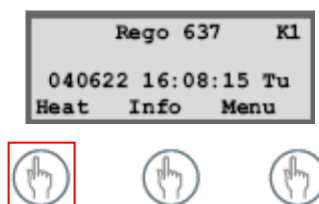

Ground source heat pumps

How to set the temperature.

Step-by-step guide to setting the desired room temperature (heating)

- If the panel is not illuminated press any one of the three **Hand Symbols** and the display will illuminate

- The following display should appear

- If another display appears press the **Hand Symbol** under the **Return** icon

- Press the **Hand Symbol** under the **Heat** icon

- **Turn** the **Selector Dial** until the following screen is displayed