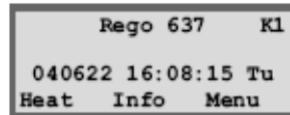

- Press the **Hand Symbol** under the **Adjust** icon

- To **increase** the temperature, turn the **Selector Dial** clockwise. To reduce the temperature, turn the **Selector Dial anticlockwise**

- To save the setting press the **Hand Symbol** under the **Save**

- To exit press the Hand Symbol under the Return icon until the following display appears

Always here to help

We're here to help so if you have a technical problem or question about your heat pump please call us.

DA1GSHP17

www.cottsway.co.uk

Follow us on Twitter@Cottsway

Cottsway

Cottsway House • Heynes Place • Avenue Two • Witney • Oxfordshire OX28 4YG
T: 01993 890000
E: contact@cottsway.co.uk

Cottsway Housing Association is a registered society under the Co-operative and Community Benefit Societies Act 2014.
FCA No 30651R. HCA Reg No L4312.

DA1A17