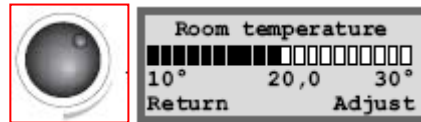

- The following display should appear

- If another display appears press the **Hand Symbol** under the **Return** icon

- Press the **Hand Symbol** under the **Heat** icon

- **Turn** the **Selector Dial** until the following screen is displayed

- Press the **Hand Symbol** under the **Adjust** icon

- To **increase** the temperature, turn the **Selector Dial** clockwise. To reduce the temperature, turn the **Selector Dial anticlockwise**

- To save the setting press the **Hand Symbol** under the **Save**