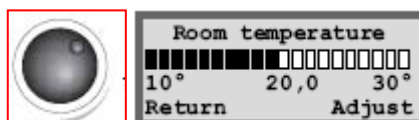

- The following display should appear

- If another display appears press the **Hand Symbol** under the **Return** icon

- Press the **Hand Symbol** under the **Heat** icon

- **Turn** the **Selector Dial** until the following screen is displayed

- Press the **Hand Symbol** under the **Adjust** icon

- To **increase** the temperature, turn the **Selector Dial** clockwise. To reduce the temperature, turn the **Selector Dial anticlockwise**

- To save the setting press the **Hand Symbol** under the **Save**