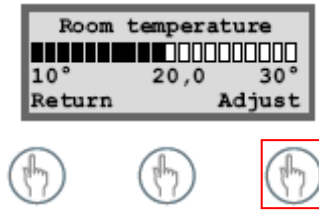

Ground source heat pumps

How to set the temperature.

Step-by-step guide to setting the desired room temperature (heating)

- If the panel is not illuminated press any one of the three **Hand Symbols** and the display will illuminate

- The following display should appear

- If another display appears press the **Hand Symbol** under the **Return** icon

- Press the **Hand Symbol** under the **Heat** icon

- **Turn** the **Selector Dial** until the following screen is displayed

- Press the **Hand Symbol** under the **Adjust** icon

- To **increase** the temperature, turn the **Selector Dial** clockwise. To reduce the temperature, turn the **Selector Dial anticlockwise**

- To save the setting press the **Hand Symbol** under the **Save**