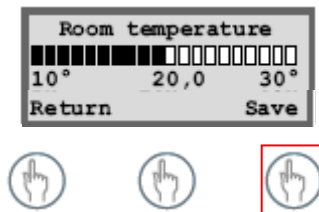

Ground source heat pumps

How to set the temperature.

Step-by-step guide to setting the desired room temperature (heating)

- If the panel is not illuminated press any one of the three **Hand Symbols** and the display will illuminate

- The following display should appear

- If another display appears press the **Hand Symbol** under the **Return** icon

- Press the **Hand Symbol** under the **Heat** icon

- **Turn** the **Selector Dial** until the following screen is displayed

- Press the **Hand Symbol** under the **Adjust** icon

- To **increase** the temperature, turn the **Selector Dial** clockwise. To reduce the temperature, turn the **Selector Dial anticlockwise**

- To save the setting press the **Hand Symbol** under the **Save**