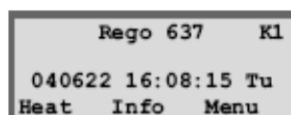

- The following display should appear

- If another display appears press the **Hand Symbol** under the **Return** icon

- Press the **Hand Symbol** under the **Heat** icon

- **Turn** the **Selector Dial** until the following screen is displayed